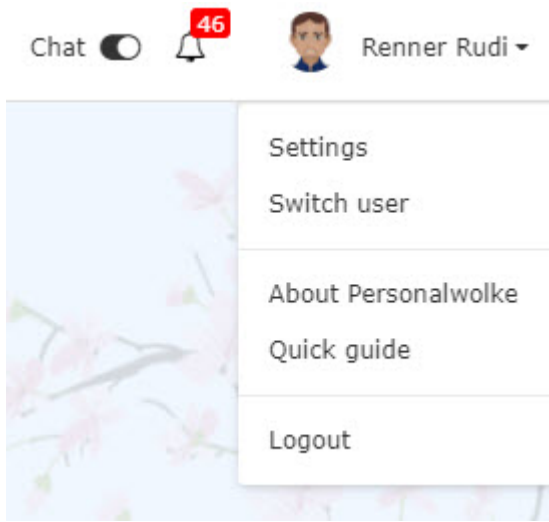

In the upper right corner at the user menu, you will find the logout button.

1.