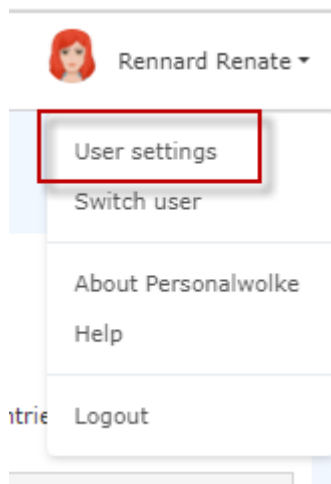

Change Password

Here you will find all information about “Change password” from the user's point of view.

NOTIZ

Further information on the subject of passwords can be found here:

[First Login](#)¹

[Forgot Password](#)²

[2nd-Factor Authentication](#)

[Assign and Change Password (by the admin)](#)³⁴

General

There are three ways to log in to the Webdesk

- **SingleSignOn**: after the first login, no further password entry is necessary to enter the system.
- **Password**: this login to the system is activated by the administrator/HR, see "[Assign and change password (by the admin)](#)⁵".
- **2nd factor authentication**⁶: individual decision of the employee or general decision of the company.

In Webdesk, the password can be changed in the following ways:

- **Change** of password by the **user**
  User changes his password via a separate menu item in the settings
- Password **change** by the **administrator**
  Password is reset to a defined default password by the administrator

Password change by user

To access the user settings, please click on your profile picture (avatar) or your username in the top right corner in the browser view.