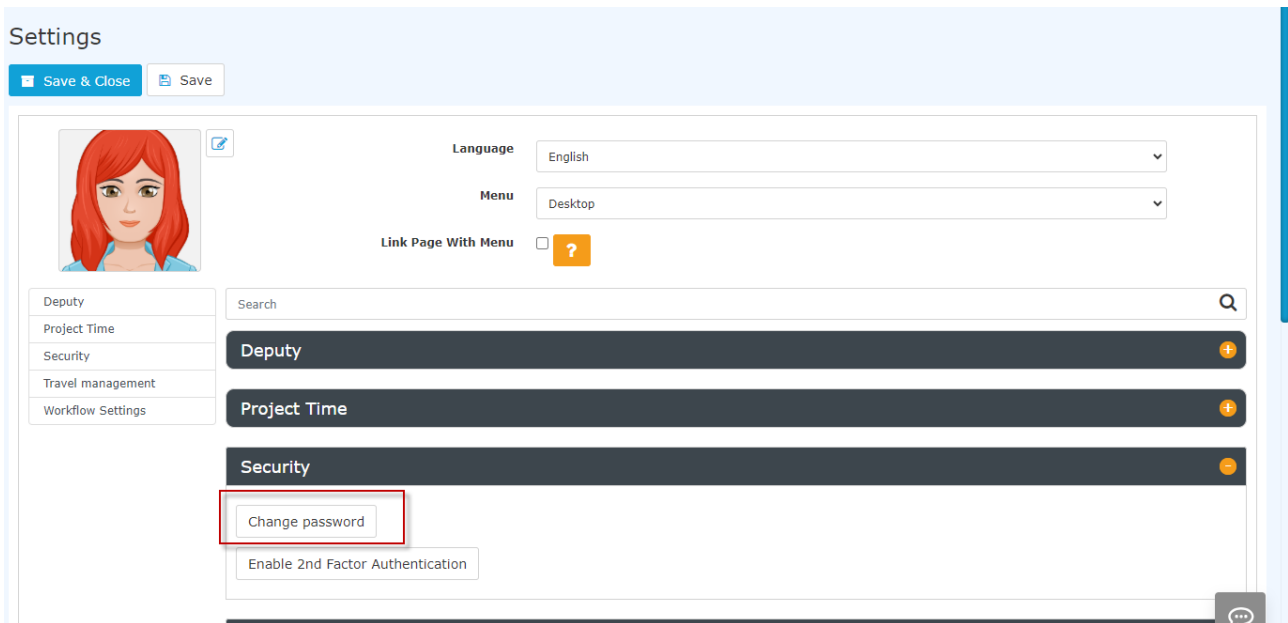

In the "Security" section, the user can change the password under "**Change password**". In the window that pops up after clicking, the **old password** and **2x the new password** must be entered in the change mask.