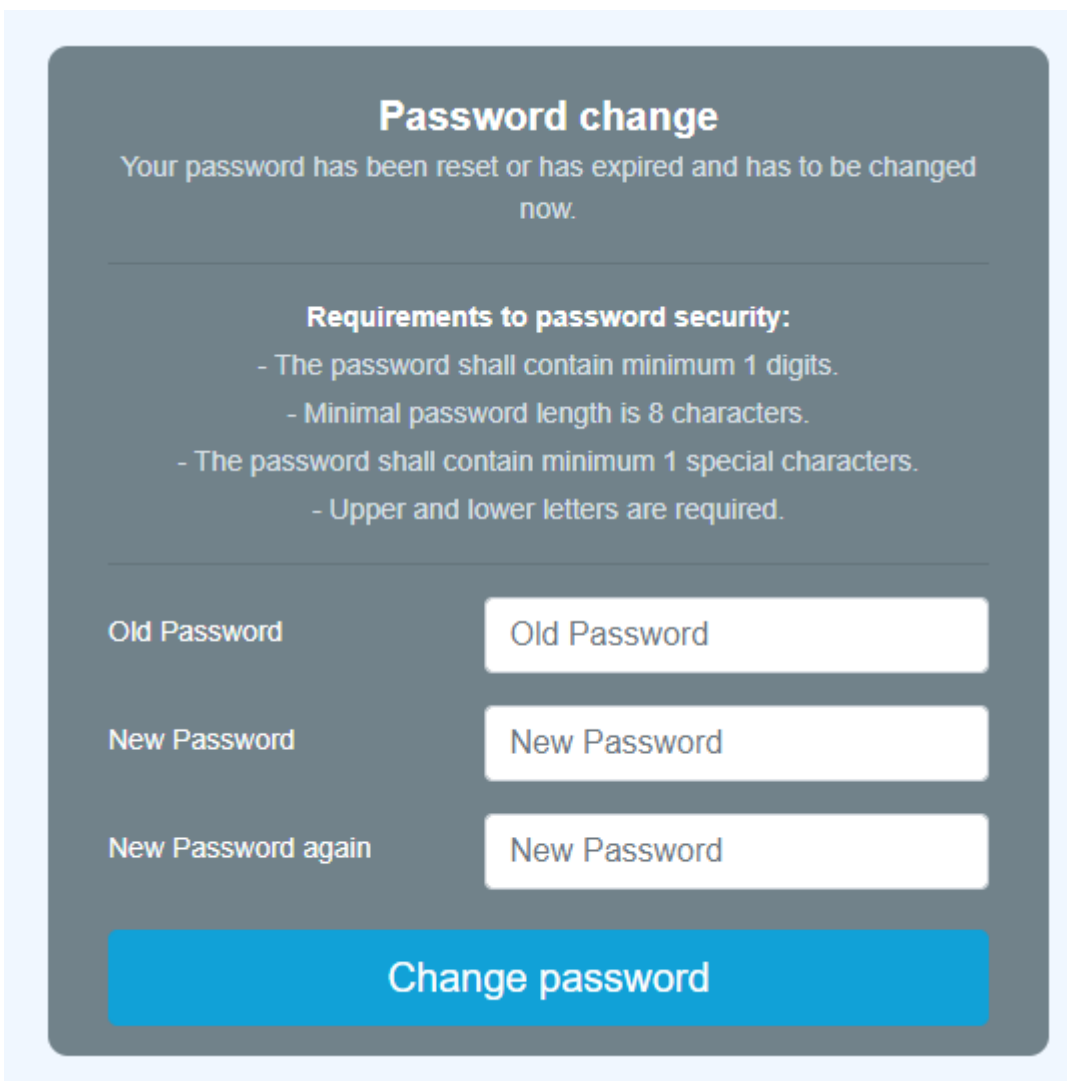

In Webdesk, the password can be changed in the following ways:

- **Change** of password by the **user**
User changes his password via a separate menu item in the settings
- Password **change** by the **administrator**
Password is reset to a defined default password by the administrator

Password change by user

To access the user settings, please click on your profile picture (avatar) or your username in the top right corner in the browser view.

In the "Security" section, the user can change the password under "**Change password**". In the window that pops up after clicking, the **old password** and **2x the new password** must be entered in the change mask.