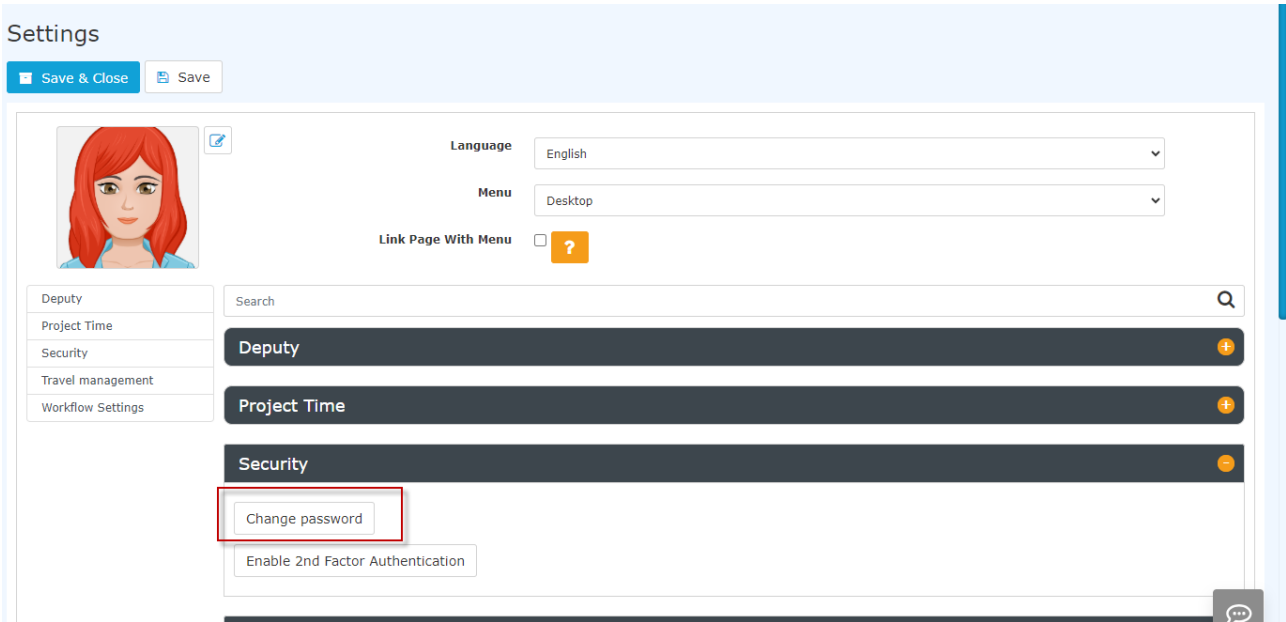

In the "Security" section, the user can change the password under "**Change password**". In the window that pops up after clicking, the **old password** and **2x the new password** must be entered in the change mask.