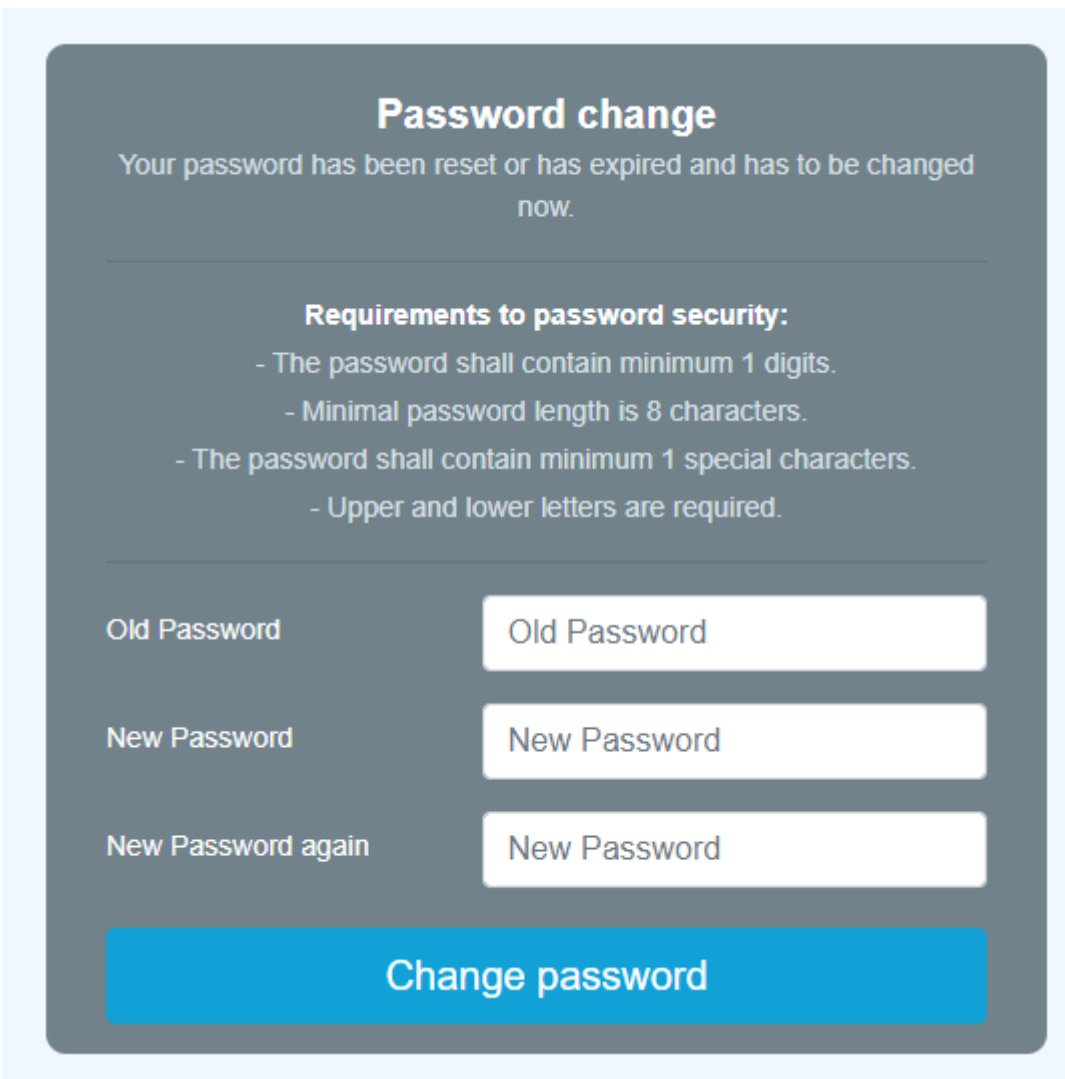

In Webdesk, the password can be changed in the following ways:

- **Change** of password by the **user**
User changes his password via a separate menu item in the settings
- Password **change** by the **administrator**
Password is reset to a defined default password by the administrator

Password change by user

To access the user settings, please click on your profile picture (avatar) or your username in the top right corner in the browser view.

In the "Security" section, the user can change the password under "**Change password**". In the window that pops up after clicking, the **old password** and **2x the new password** must be entered in the change mask.