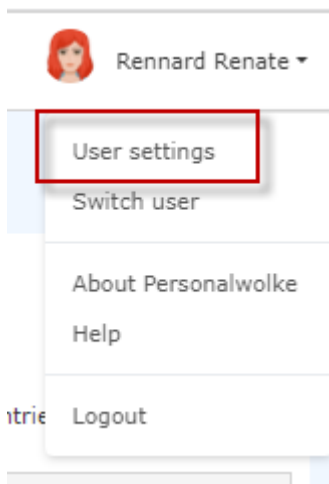

Change Password

Here you will find all information about “Change password” from the user's point of view.

NOTIZ

Further information on the subject of passwords can be found here:

[First Login](#)¹

[Forgot Password](#)²

[2nd-Factor Authentication](#)

[Assign and Change Password (by the admin)](#)³⁴

General

There are three ways to log in to the Webdesk

- **SingleSignOn**: after the first login, no further password entry is necessary to enter the system.
- **Password**: this login to the system is activated by the administrator/HR, see "[Assign and change password (by the admin)](#)⁵".
- **2nd factor authentication**⁶: individual decision of the employee or general decision of the company.

In Webdesk, the password can be changed in the following ways:

- **Change** of password by the **user**
  User changes his password via a separate menu item in the settings
- Password **change** by the **administrator**
  Password is reset to a defined default password by the administrator

Password change by user

To access the user settings, please click on your profile picture (avatar) or your username in the top right corner in the browser view.