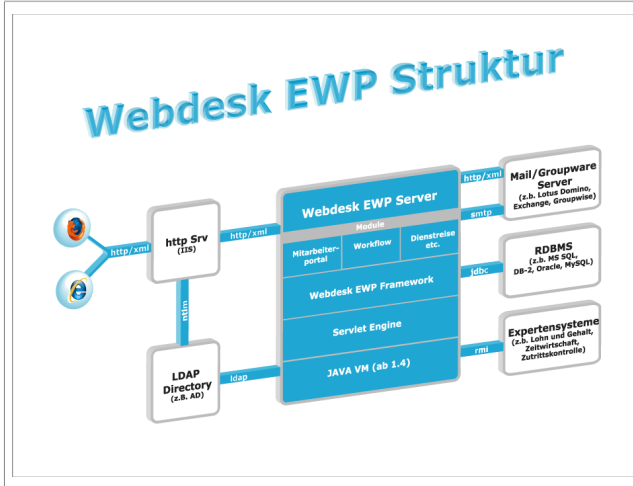

# Technical concept

- J2EE technology
- Java industry standard
- flexible basis-Infrastructure

Webdesk EWP is based on **J2EE technology**. It is a completely new construction based on Java industry standards. The necessary basis infrastructure can be chosen **absolutely flexibly**. Webdesk EWP supports all common database systems and application servers. In case there is no need to integrate basic infrastructure, Webdesk EWP can be implemented basing on **open source middleware**.

## Example:

Webdesk EWP is a developing framework with integrated process engine, which is used modular in accordance with the functional requirements.