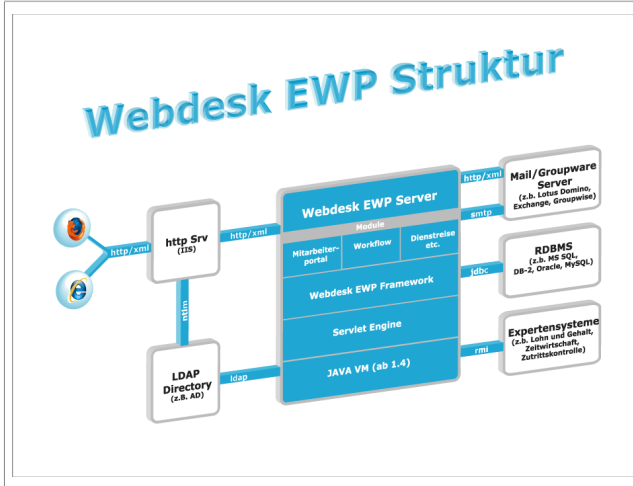

# Technical concept

- J2EE technology
- Industrial Java standard
- flexible basis-infrastruktur

Webdesk EWP is based on **J2EE technology**. It is a completely new construction based on industrial Java standards. The necessary basis infrastructure can be chosen **absolutely flexibly**. Webdesk EWP supports all common database systems and application servers. In case there is no need to integrate basic infrastructure, Webdesk EWP can be implemented basing on **open source middleware**.

## Example:

Webdesk EWP is a developing framework with integrated process engine, which is used modular in accordance with the functional requirements.