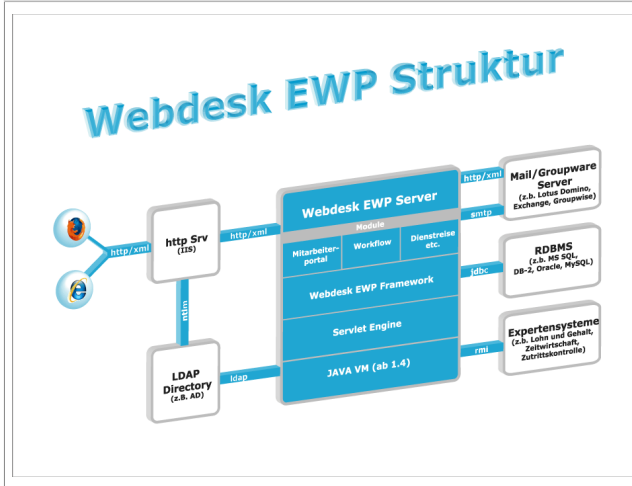

# Technical concept

- J2EE technology
- Java industry standard
- flexible basis-infrastruktur

Webdesk EWP is based on **J2EE technology**. It is a completely new construction based on Java industry standards. The necessary basis infrastructure can be chosen **absolutely flexibly**. Webdesk EWP supports all common database systems and application servers. In case there is no need to integrate basic infrastructure, Webdesk EWP can be implemented basing on **open source middleware**.

## Example:

Webdesk EWP is a developing framework with integrated process engine, which is used modular in accordance with the functional requirements.