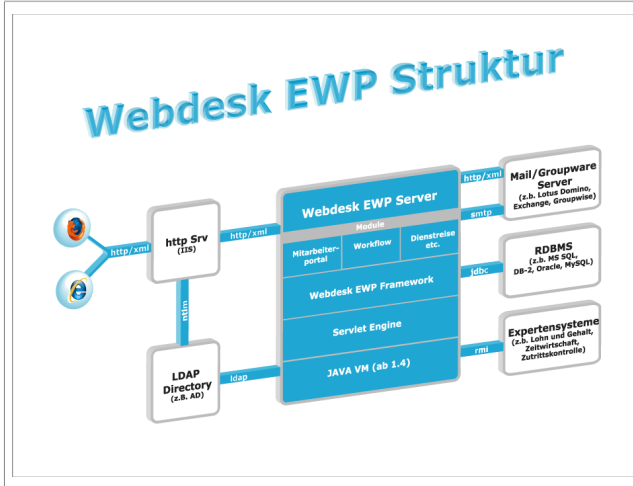

Technical concept

- J2EE technology
- Java industry standard
- flexible basis-Infrastructure

Webdesk EWP is based on **J2EE technology**. It is a completely new construction based on Java industry standards. The necessary basis infrastructure can be chosen **absolutely flexibly**. Webdesk EWP supports all common database systems and application servers. In case there is no need to integrate basic infrastructure, Webdesk EWP can be implemented basing on **open source middleware**.

Example:

Webdesk EWP is a developing framework with integrated process engine, which is used modular in accordance with the functional requirements.

Verweise

Folder Mitarbeiterportal zum Download

http://www.workflow.at/daisy/wfweb/1992/version/1/part/4/data/folder_mitarb.pdf