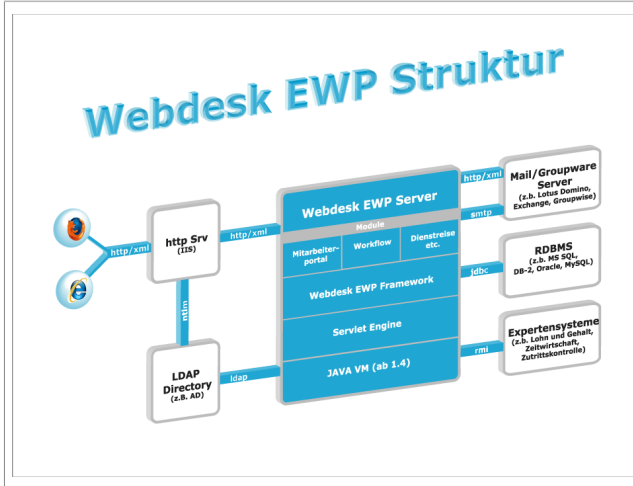

# Technical concept

- J2EE technology
- Industrial Java standard
- flexible basis-Infrastructure

Webdesk EWP is based on **J2EE technology**. It is a completely new construction based on industry Java standards. The necessary basis infrastructure can be chosen **absolutely flexibly**. Webdesk EWP supports all common database systems and application servers. In case there is no need to integrate basic infrastructure, Webdesk EWP can be implemented basing on **open source middleware**.

## Example:

Webdesk EWP is a developing framework with integrated process engine, which is used modular in accordance with the functional requirements.