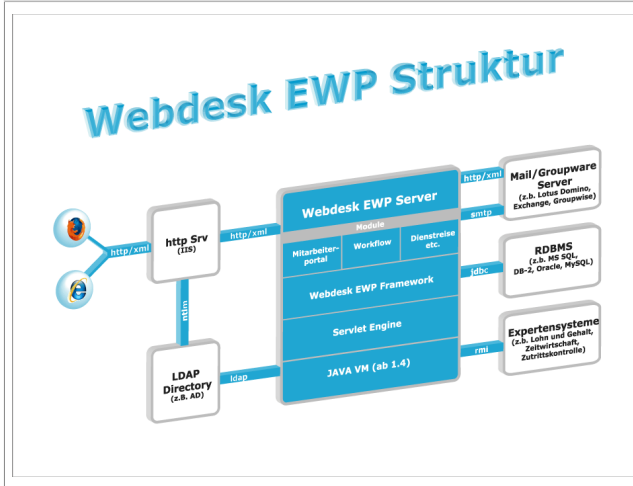

# Technical concept

- J2EE technology
- Industrial Java standard
- flexible basis-Infrastructure

Webdesk EWP is based on **J2EE technology**. It is a completely new construction based on industrial Java standards. The necessary basis infrastructure can be chosen **absolutely flexibly**. Webdesk EWP supports all common database systems and application servers. In case there is no need to integrate basic infrastructure, Webdesk EWP can be implemented basing on **open source middleware**.

## Example:

Webdesk EWP is a developing framework with integrated process engine, which is used modular in accordance with the functional requirements.