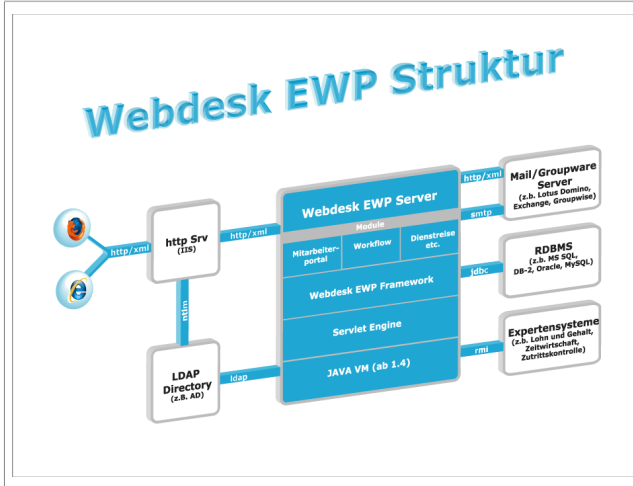

Technical concept

- J2EE technology
- Java industry standard
- flexible basis-infrastruktur

Webdesk EWP is based on **J2EE technology**. It is a completely new construction based on Java industry standards. The necessary basis infrastructure can be chosen **absolutely flexibly**. Webdesk EWP supports all common database systems and application servers. In case there is no need to integrate basic infrastructure, Webdesk EWP can be implemented basing on **open source middleware**.

Example:

Webdesk EWP is a developing framework with integrated process engine, which is used modular in accordance with the functional requirements.

Verweise

Folder Mitarbeiterportal zum Download

http://www.workflow.at/daisy/wfweb/1992/version/1/part/4/data/folder_mitarb.pdf